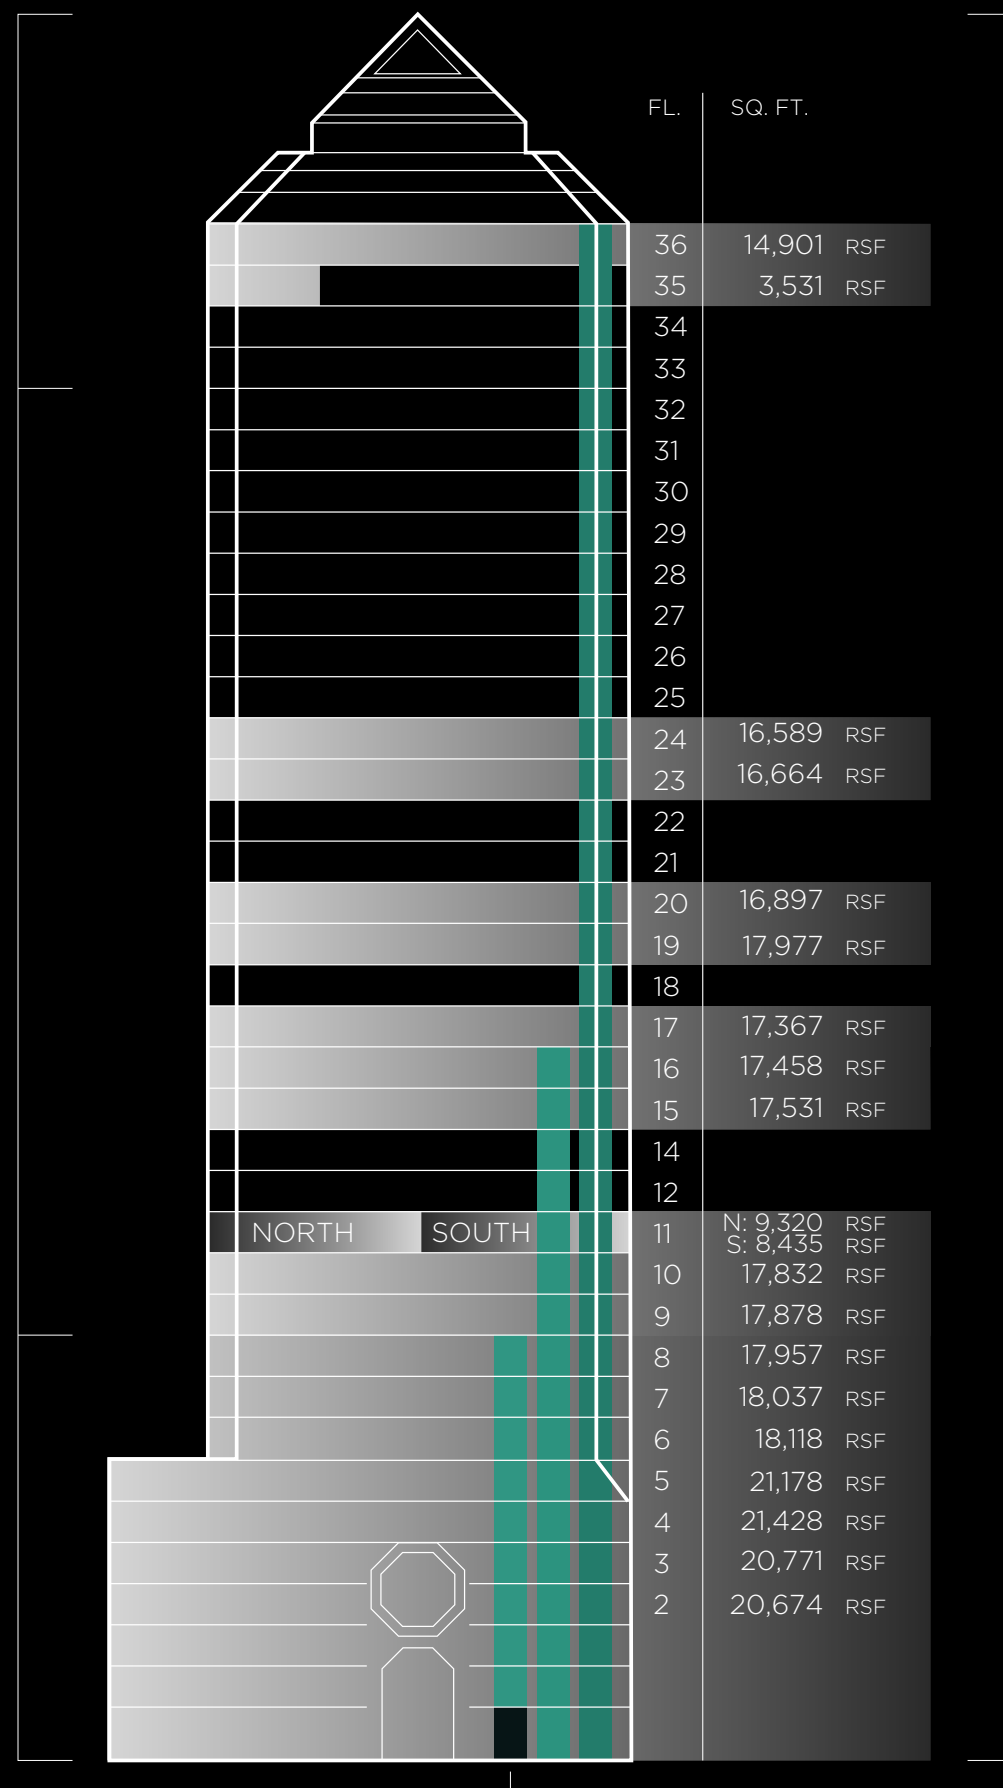

PENTHOUSE

TOWER FLOORS

N° 75

PRIVATE
ENTRANCE
AND
ELEVATORS

TEST FIT FLOOR PLANS

PENTHOUSE

TOWER FLOORS

NO.75