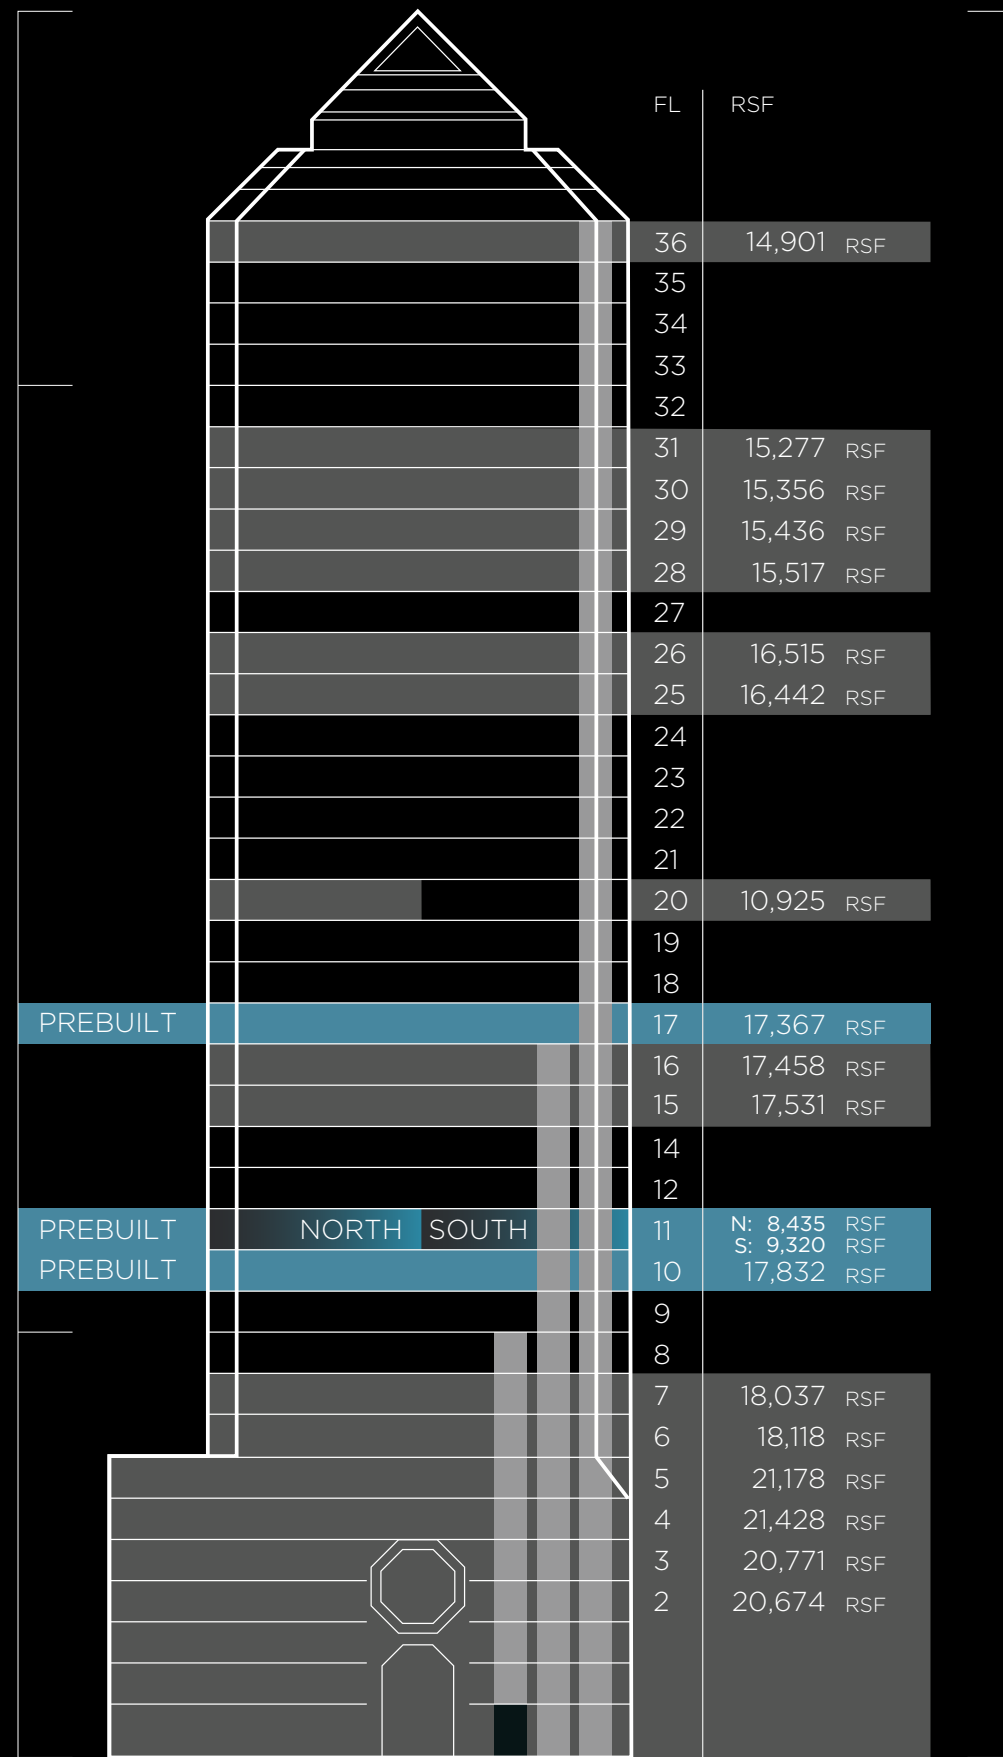

PENTHOUSE

TOWER FLOORS

Nº 75

PRIVATE
ENTRANCE
AND
ELEVATORS

TEST FIT FLOOR PLANS

PENTHOUSE

TOWER FLOORS

NO. 75